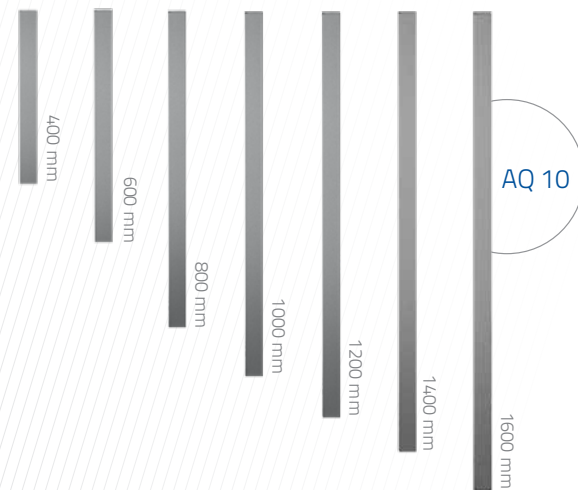

//Štvorhranné madlá

kolmé uchytenie
rozmer 40 x 20 mm
alebo 40 x 40 mm

AQ 1020 400
AQ 1020 600
AQ 1020 800
AQ 1020 1000
AQ 1020 1200
AQ 1020 1400
AQ 1020 1600

AQ 1040 400
AQ 1040 600
AQ 1040 800
AQ 1040 1000
AQ 1040 1200
AQ 1040 1400
AQ 1040 1600